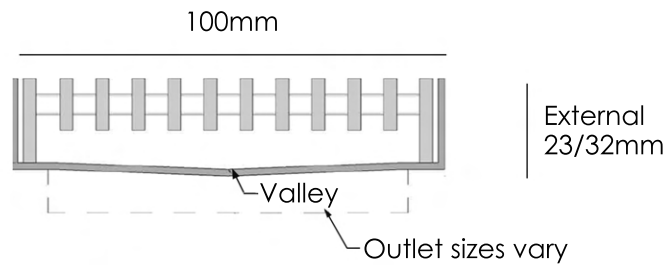

Heel Guard Floor Grate

Specification Sheet

Heel Guard Floor Grate

XHG-XXX Brushed Brass
XHGBA-XXX Aged Brass

Standard Outlet Sizes

38mm
51mm
76mm
83mm