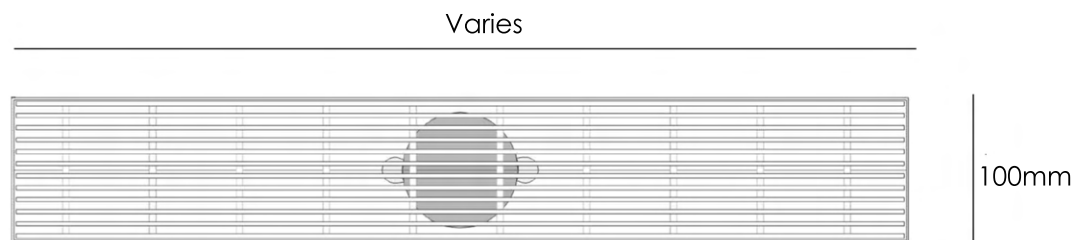

Heel Guard Floor Grate

Specification Sheet

Heel Guard Floor Grate

XHG-XXX Brushed Brass
XHGBA-XXX Aged Brass

Standard Outlet Sizes

38mm
51mm
76mm
83mm