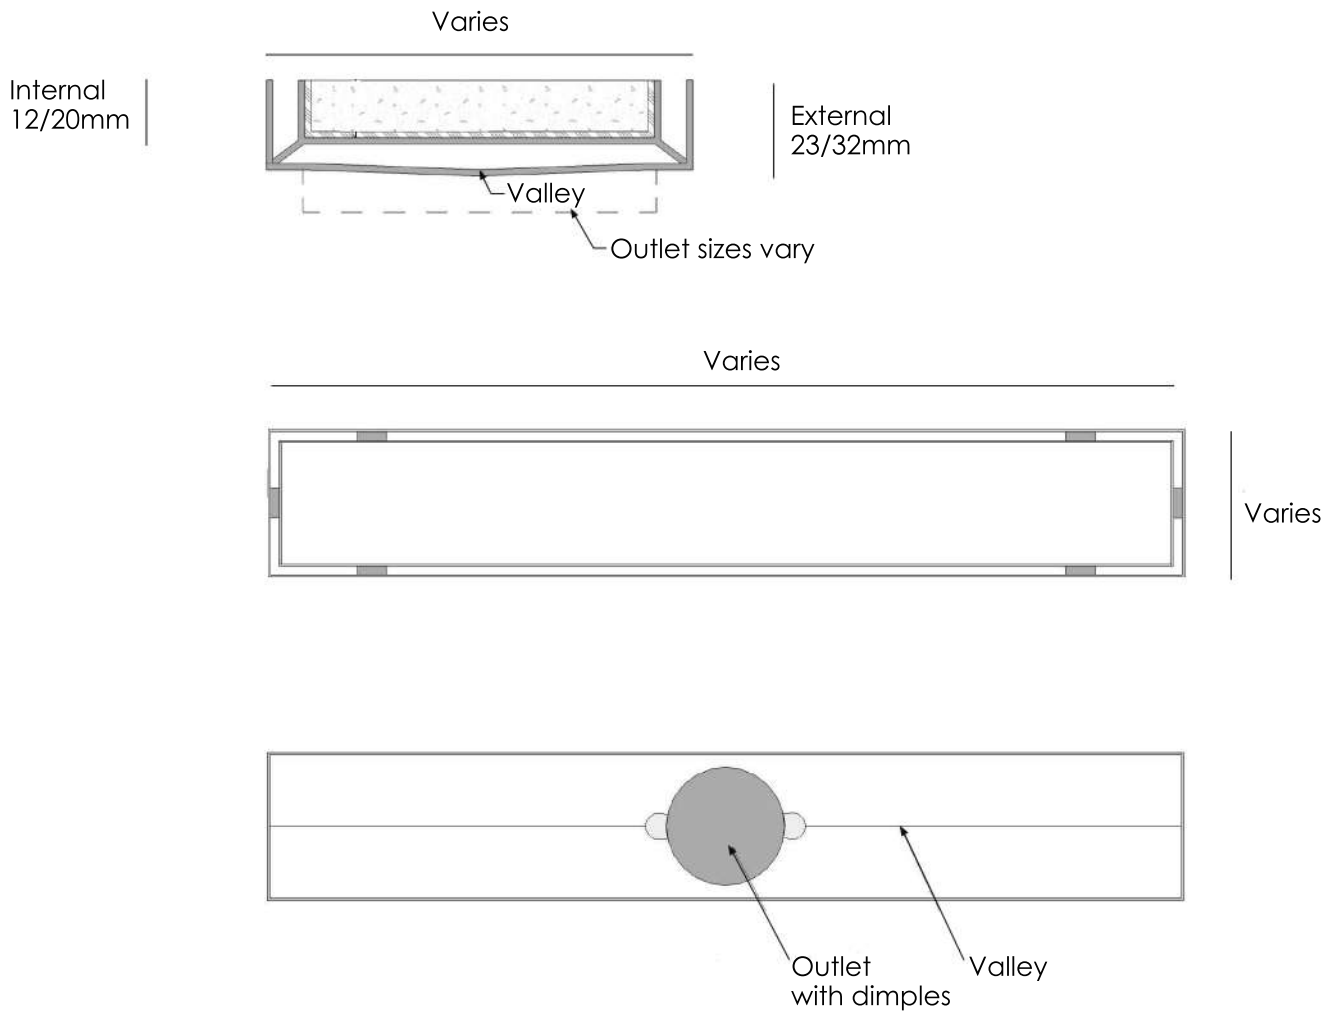

# Tile Insert Floor Grate

Specification Sheet

## Tile Insert Floor Grate

XTIBR-XXX Brushed Brass  
XTIBA-XXX Aged Brass

### Standard Outlet Sizes

38mm  
51mm  
76mm  
83mm