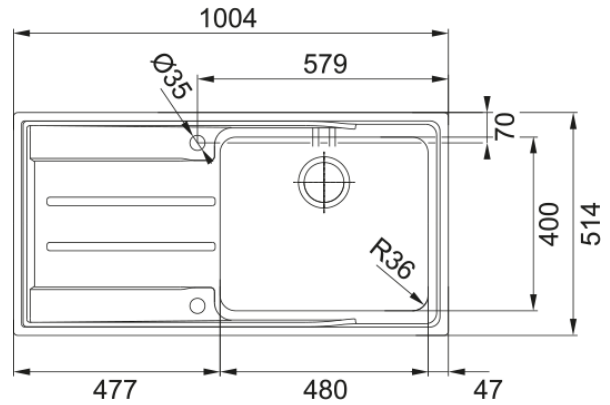

ANX211LHD Aton Double Bowl Sink | 127.0283.678

This Franke sink will make an elegant statement in any kitchen. With a 36-litre capacity, the single bowl can accommodate large dinner plates. Available in left hand and right hand drainer configuration.

Aspect

Sink type	Sink (w/ drainer)
Material type	Stainless steel
Number of bowls	1
Colour	Steel
Finish	Brushed

Dimensions

Overall length	1004.0
Overall depth	514.0
Length	480.0
Depth	400.0
Height	190.0

Installation

Cabinet size	60 cm
--------------	-------

Product features

Installation type	Flushmount
Installation type	Topmount
Waste outlet	3 1/2"
Position of drainer	Left hand side drainer

Product identification

Brand	FRANKE
Product family	Maris
Range	Aton
Approval logo	CE