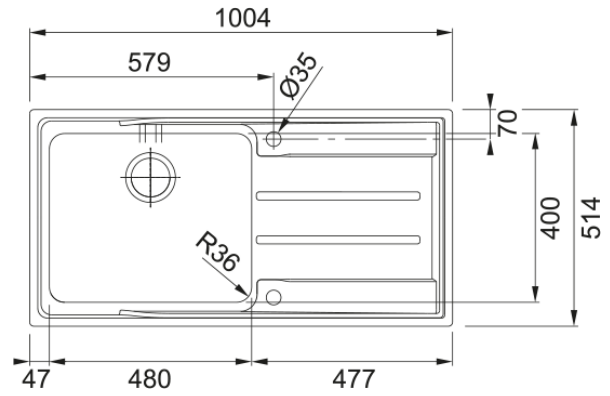

ANX211RHD Aton Single Bowl Sink | 127.0283.676

This Franke sink will make an elegant statement in any kitchen. With a 36-litre capacity, the single bowl can accommodate large dinner plates. Available in left hand and right hand drainer configuration.

Aspect

Sink type	Sink (w/ drainer)
Material type	Stainless steel
Number of bowls	1
Colour	Steel
Finish	Brushed

Dimensions

Overall length	1004.0
Overall depth	514.0
Length	480.0
Depth	400.0
Height	190.0

Installation

Cabinet size	60 cm
--------------	-------

Product features

Installation type	Flushmount
Installation type	Topmount
Waste outlet	3 1/2"
Position of drainer	Right hand side drainer

Product identification

Brand	FRANKE
Product family	Maris
Range	Aton
Approval logo	CE