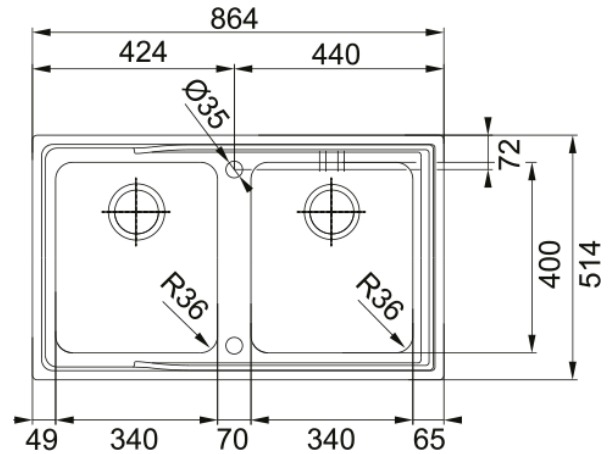

ANX220 Aton Double Bowl Sink | 127.0283.679

This Franke sink will add contemporary flair to your kitchen space. Boasting a double bowl configuration, you can wash in one bowl and rinse in the other.

Aspect

Sink type	Bowl (no drainer)
Material type	Stainless steel
Number of bowls	2
Colour	Steel
Finish	Brushed

Dimensions

Overall length	864.0
Overall depth	514.0
Length	340.0
Depth	400.0
Height	190.0
Bowl 2: length	340.0
Bowl 2: Width	400.0
Bowl 2: height	190.0

Installation

Cabinet size	90 cm
--------------	-------

Product features

Installation type	Flushmount
Waste outlet	3 1/2"
Position of drainer	No drainer

Product identification

Brand	FRANKE
Product family	Maris
Range	Aton
Approval logo	CE