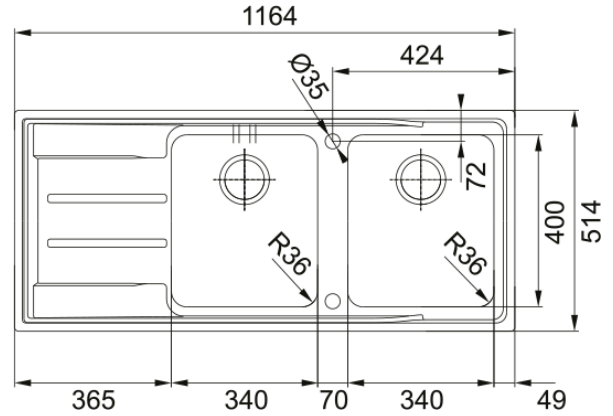

ANX221LHD Aton Double Bowl Sink | 127.0283.698

This Franke sink will add contemporary flair to your kitchen space. Boasting a double bowl configuration, you can wash in one bowl and rinse in the other.

Aspect

Sink type	Sink (w/ drainer)
Material type	Stainless steel
Number of bowls	2
Colour	Steel
Finish	Brushed

Dimensions

Overall length	1164.0
Overall depth	514.0
Length	340.0
Depth	400.0
Height	190.0
Bowl 2: length	340.0
Bowl 2: Width	400.0
Bowl 2: height	190.0

Installation

Cabinet size	80 cm
--------------	-------

Product features

Installation type	Flushmount
Waste outlet	3 1/2"
Position of drainer	Left hand side drainer

Product identification

Brand	FRANKE
Product family	Maris
Range	Aton
Approval logo	CE