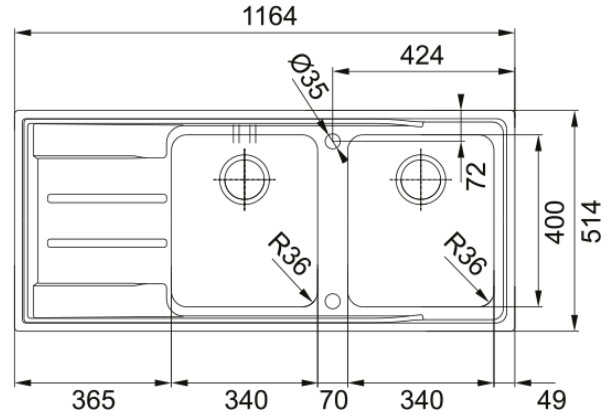

ANX221RHD Aton Double Bowl Sink | 127.0283.696

This Franke sink will add contemporary flair to your kitchen space. Boasting a double bowl configuration, you can wash in one bowl and rinse in the other.

Aspect

Sink type	Sink (w/ drainer)
Material type	Stainless steel
Number of bowls	2
Colour	Steel
Finish	Brushed

Dimensions

Overall length	1164.0
Overall depth	514.0
Length	340.0
Depth	400.0
Height	190.0
Bowl 2: length	340.0
Bowl 2: Width	400.0
Bowl 2: height	190.0

Installation

Cabinet size	80 cm
--------------	-------

Product features

Installation type	Flushmount
Waste outlet	3 1/2"
Position of drainer	Right hand side drainer

Product identification

Brand	FRANKE
Product family	Maris
Range	Aton
Approval logo	CE