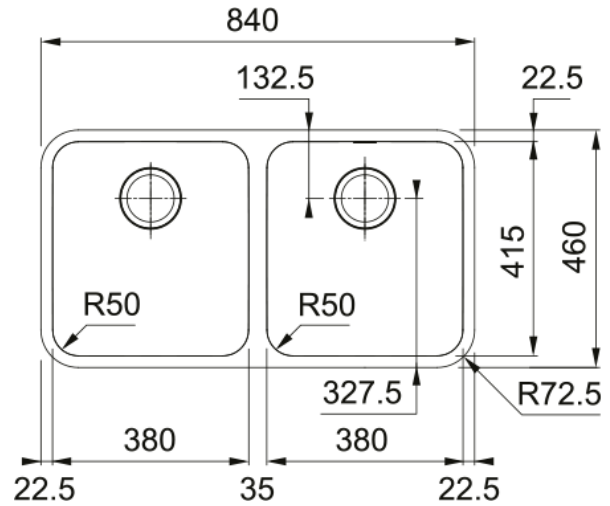

## BCX220-38-38 Bell Double Bowl Sink | 127.0681.034

Constructed from 18/10 grade stainless steel, it's made to withstand the everyday wear and tear of life in a busy kitchen.

### Dimensions

Overall length	840.0
Overall depth	460.0
Length	380.0
Depth	415.0
Height	180.0
Bowl 2: length	380.0
Bowl 2: Width	415.0
Bowl 2: height	180.0
Cutout inset: right to left	825.0
Cutout inset: front to back	445.0

### Installation

Cabinet size	90 cm
--------------	-------

### Product features

Installation type	Flushmount
Installation type	Undermount
Waste outlet	3 1/2"
Position of drainer	No drainer