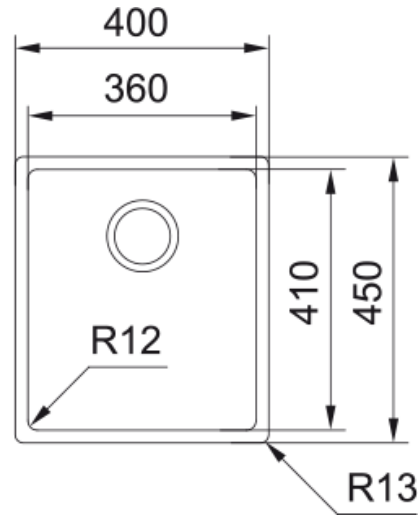

## BOX210-36 Bolero Single Bowl Sink | 101.0382.520

With its tight radius corners, minimalist waste, and shimmering stainless steel construction, this Franke Bolero sink will make a neat addition to any contemporary kitchen.

### Dimensions

Overall length	400.0
Overall depth	450.0
Length	360.0
Depth	410.0
Height	200.0

### Installation

Cabinet size	45 cm
--------------	-------