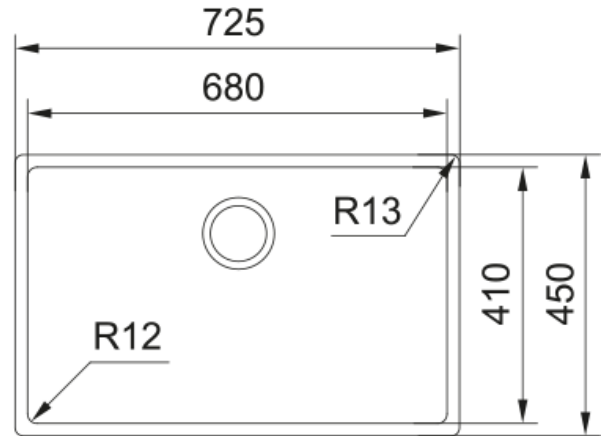

## BOX210-68 Bolero Single Bowl Sink | 101.0382.562

With its tight radius corners, minimalist waste, and shimmering stainless steel construction, this Franke Bolero sink will make a neat addition to any contemporary kitchen.

### Dimensions

Overall length	720.0
Overall depth	450.0
Length	680.0
Depth	410.0
Height	200.0

### Installation

Cabinet size	80 cm
--------------	-------