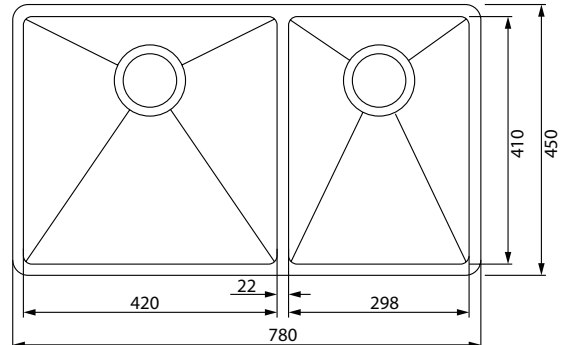

BOLERO

BOX 220-42/29SBR

PRODUCT INFORMATION

Installation	Topmount/Flushmount/Undermount
Dimensions	780 x 450mm
Cabinet Base	800mm
Bowl Size	420 x 410 x 200mm/34L 298 x 410 x 200mm/24L
Bowl Radius	12mm
Cut-Out Size	Template
Cut-Out Template	Yes
Waste Outlet	Semi Integrated Waste
Overflow	Yes
Tap Holes	No
Remote Waste	No
Finish	Stainless Steel
Warranty	50 Years