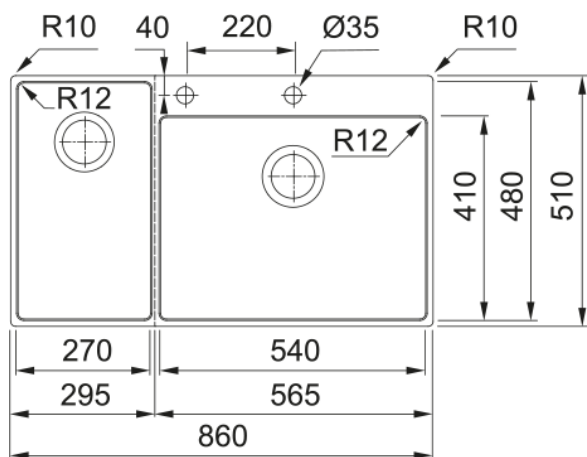

BWX220-54/27 SBL Box Centre Sink | 127.0645.016

The Franke Box Centre instils the act of cooking with a satisfying sense of order. Subverting the traditional sink-and-drainer setup, the Box Centre transforms your kitchen sink into a practical workstation, with all your essentials for meal prep living in the smaller bowl of your sink. Available in small bowl left (SBL) and small bowl right (SBR).

Aspect

Sink type	Bowl (no drainer)
Material type	Stainless steel
Number of bowls	2
Colour	Steel
Finish	Brushed

Dimensions

Overall length	860.0
Overall depth	510.0
Length	540.0
Depth	410.0
Height	200.0
Bowl 2: length	270.0
Bowl 2: Width	480.0
Bowl 2: height	200.0

Installation

Cabinet size	90 cm
--------------	-------

Product features

Installation type	Flushmount
Waste outlet	3 1/2"
Position of drainer	No drainer

Product identification

Brand	FRANKE
Product family	Mythos
Range	Box Center
Approval logo	CE