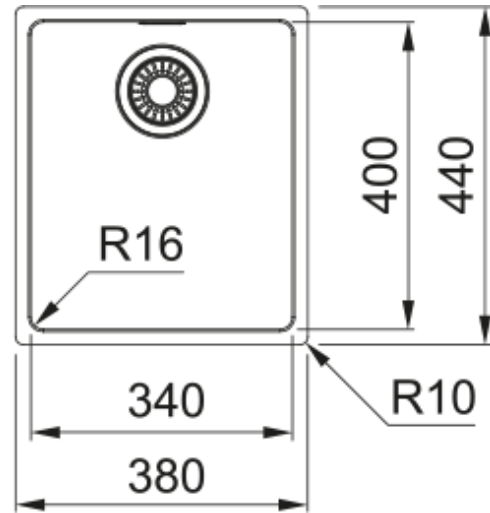

MRX210-34 Maris Single Bowl Sink | 127.0578.668

Constructed from 18/10 grade stainless steel, it's made to withstand the everyday wear and tear of life in a busy kitchen.

Aspect

Sink type	Bowl (no drainer)
Material type	Stainless steel
Number of bowls	1
Colour	Steel
Finish	Brushed

Dimensions

Overall length	380.0
Overall depth	440.0
Length	340.0
Depth	400.0
Height	180.0

Installation

Cabinet size	40 cm
--------------	-------

Product features

Installation type	Flushmount
Installation type	Topmount
Installation type	Undermount
Waste outlet	3 1/2"
Position of drainer	No drainer

Product identification

Brand	FRANKE
Product family	Maris
Range	Maris
Approval logo	CE
Approval logo	UKCA

Properties

Drainer	No drainer
---------	------------

Reversible	No
Tap ledge	No
Waste kit	Yes
Waste kit type	Manual
Plumbing kit	No
Tap holes	No tap hole
Soap dispenser hole	No