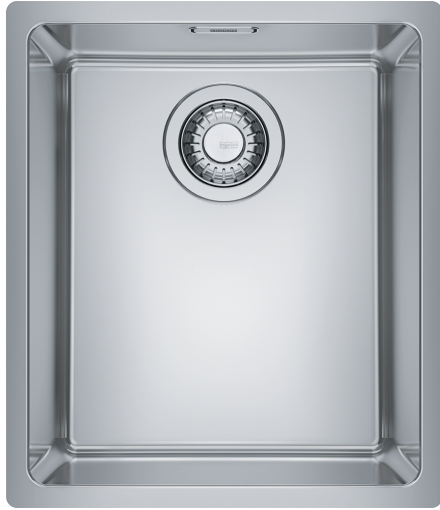

MRX210-34 Maris Single Bowl Sink | 127.0578.668

Constructed from 18/10 grade stainless steel, it's made to withstand the everyday wear and tear of life in a busy kitchen.

Aspect

Sink type	Bowl (no drainer)
Material type	Stainless steel
Number of bowls	1
Colour	Steel
Finish	Brushed

Dimensions

Overall length	380.0
Overall depth	440.0
Length	340.0
Depth	400.0
Height	180.0

Installation

Cabinet size	40 cm
--------------	-------

Product features

Installation type	Flushmount
Installation type	Topmount
Installation type	Undermount
Waste outlet	3 1/2"
Position of drainer	No drainer

Product identification

Brand	FRANKE
Product family	Maris
Range	Maris
Approval logo	CE
Approval logo	UKCA

Properties

Drainer	No drainer
---------	------------

Reversible	No
Tap ledge	No
Waste kit	Yes
Waste kit type	Manual
Plumbing kit	No
Tap holes	No tap hole
Soap dispenser hole	No