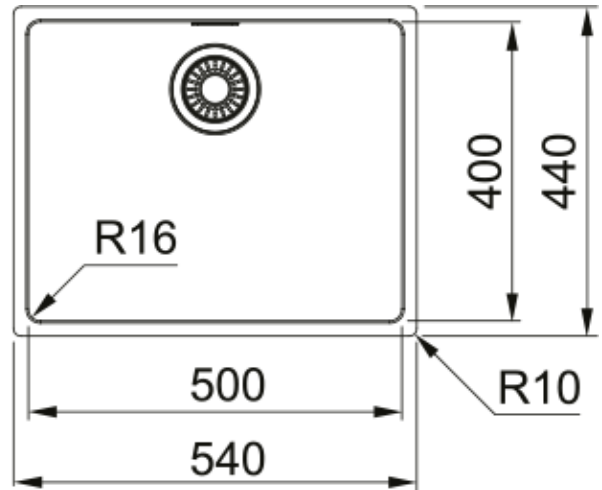

MRX210-50 Maris Single Bowl Sink | 127.0578.565

Constructed from 18/10 grade stainless steel, it's made to withstand the everyday wear and tear of life in a busy kitchen.

Aspect

Sink type	Bowl (no drainer)
Material type	Stainless steel
Number of bowls	1
Colour	Steel
Finish	Brushed

Dimensions

Overall length	540.0
Overall depth	440.0
Length	500.0
Depth	400.0
Height	180.0

Installation

Cabinet size	55 cm
--------------	-------

Product features

Installation type	Flushmount
Installation type	Topmount
Installation type	Undermount
Waste outlet	3 1/2"
Position of drainer	No drainer

Product identification

Brand	FRANKE
Product family	Maris
Range	Maris
Approval logo	CE
Approval logo	UKCA

Properties

Drainer	No drainer
---------	------------

Reversible	No
Tap ledge	No
Waste kit	Yes
Waste kit type	Manual
Plumbing kit	No
Tap holes	No tap hole
Soap dispenser hole	No