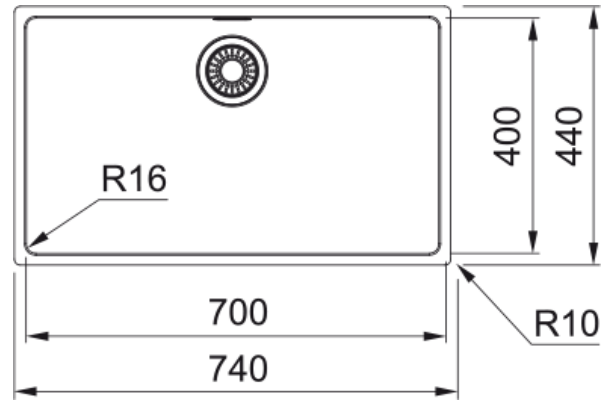

## MRX210-70 Maris Single Bowl Sink | 127.0578.567

Constructed from 18/10 grade stainless steel, it's made to withstand the everyday wear and tear of life in a busy kitchen.

### Dimensions

Overall length	740.0
Overall depth	440.0
Length	700.0
Depth	400.0
Height	180.0

### Installation

Cabinet size	80 cm
--------------	-------