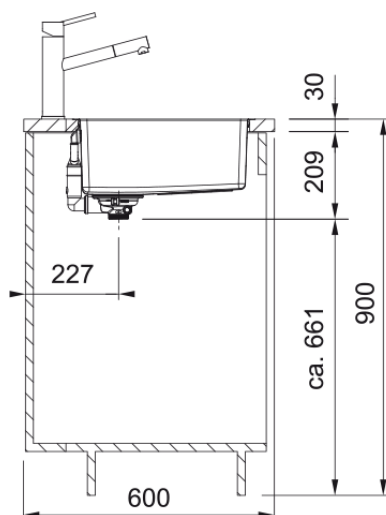

MRX260-34/19 SBL Maris 1 & 1/2 Bowl Sink | 127.0578.586

Constructed from 18/10 grade stainless steel, it's made to withstand the everyday wear and tear of life in a busy kitchen.

Aspect

Sink type	Bowl (no drainer)
Material type	Stainless steel
Number of bowls	1,5
Colour	Steel
Finish	Brushed

Dimensions

Overall length	591.0
Overall depth	436.0
Length	340.0
Depth	400.0
Height	180.0
Bowl 2: length	190.0
Bowl 2: Width	400.0
Bowl 2: height	130.0

Installation

Cabinet size	60 cm
--------------	-------

Product features

Installation type	Flushmount
Installation type	Topmount
Installation type	Undermount
Waste outlet	3 1/2"
Position of drainer	No drainer

Product identification

Brand	FRANKE
Product family	Maris
Range	Maris
Approval logo	CE

Approval logo	UKCA
Properties	
Drainer	No drainer
Reversible	No
Tap ledge	No
Waste kit	Yes
Waste kit type	Manual
Plumbing kit	No
Tap holes	No tap hole
Soap dispenser hole	No