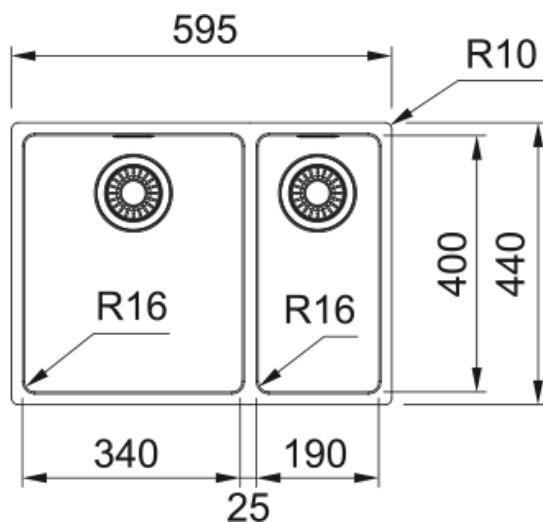

## MRX260-34/19SBR Maris 1 & 1/2 Bowl Sink | 127.0578.587

Constructed from 18/10 grade stainless steel, it's made to withstand the everyday wear and tear of life in a busy kitchen.

### Dimensions

Overall length	590.0
Overall depth	440.0
Length	340.0
Depth	400.0
Height	180.0
Bowl 2: length	190.0
Bowl 2: Width	400.0
Bowl 2: height	130.0

### Installation

Cabinet size	60 cm
--------------	-------

### Product features

Installation type	Flushmount
Waste outlet	3 1/2"
Position of drainer	No drainer