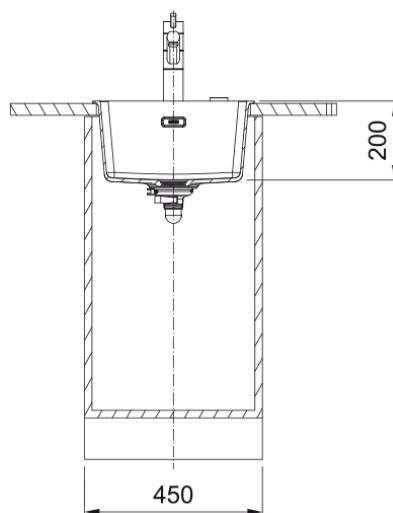

MRG610-37MB Maris Single Bowl Sink | 114.0679.585

The Maris sink made of Fraganite is particularly elegant and brings a natural look into your kitchen. Thanks to its unique design the Maris sink brings an innovative aesthetic to the market and is perfectly shaped for outstanding performance.

Aspect

Sink type	Bowl (no drainer)
Material type	Granite
Number of bowls	1
Colour	Matte black
Finish	None

Dimensions

Overall length	410.0
Overall depth	440.0
Length	370.0
Depth	400.0
Height	200.0
Cutout inset: right to left	390.0
Cutout inset: front to back	428.0

Installation

Cabinet size	45 cm
--------------	-------

Product features

Installation type	Topmount
Waste outlet	3 1/2"
Position of drainer	No drainer

Product identification

Brand	FRANKE
Product family	Maris
Range	Maris