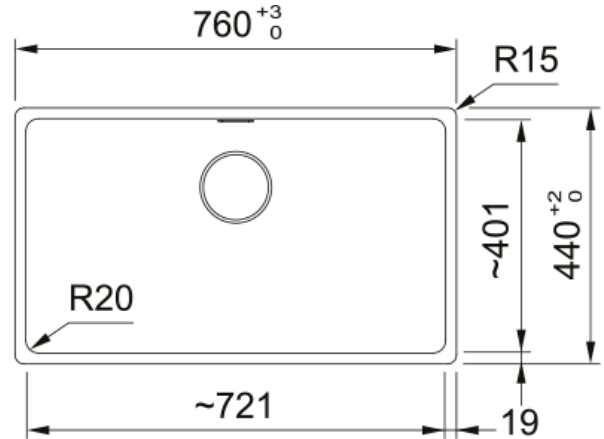

MRG610-72MB Maris Single Bowl Sink | 114.0679.643

The Maris sink made of Fraganite is particularly elegant and brings a natural look into your kitchen. Thanks to its unique design the Maris sink brings an innovative aesthetic to the market and is perfectly shaped for outstanding performance.

Aspect

Sink type	Bowl (no drainer)
Material type	Granite
Number of bowls	1
Colour	Matte black
Finish	None

Dimensions

Overall length	760.0
Overall depth	440.0
Length	720.0
Depth	400.0
Height	200.0
Cutout inset: right to left	740.0
Cutout inset: front to back	428.0

Installation

Cabinet size	80 cm

Product features

Installation type	Topmount
Waste outlet	3 1/2"
Position of drainer	No drainer

Product identification

Brand	FRANKE
Product family	Maris
Range	Maris

Properties

Drainer	No drainer
Reversible	No
Tap ledge	No