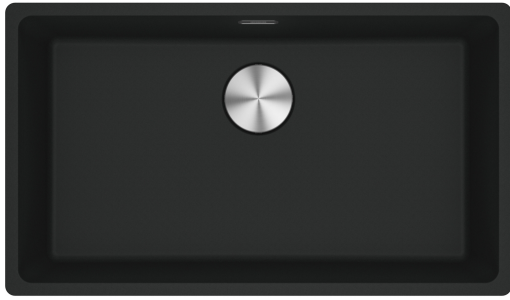

MRG610-72MB Maris Single Bowl Sink | 114.0679.643

The Maris sink made of Fraganite is particularly elegant and brings a natural look into your kitchen. Thanks to its unique design the Maris sink brings an innovative aesthetic to the market and is perfectly shaped for outstanding performance.

Aspect

Sink type	Bowl (no drainer)
Material type	Granite
Number of bowls	1
Colour	Matte black
Finish	None

Dimensions

Overall length	760.0
Overall depth	440.0
Length	720.0
Depth	400.0
Height	200.0
Cutout inset: right to left	740.0
Cutout inset: front to back	428.0

Installation

Cabinet size	80 cm
--------------	-------

Product features

Installation type	Topmount
Waste outlet	3 1/2"
Position of drainer	No drainer

Product identification

Brand	FRANKE
Product family	Maris
Range	Maris