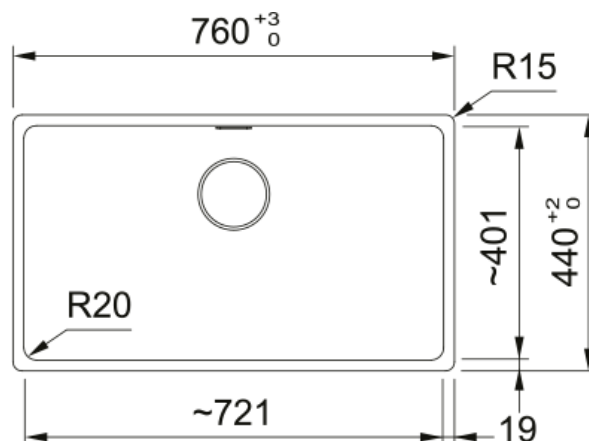

MRG610-720N Maris Single Bowl Sink | 114.0679.645

The Maris sink made of Fraganite is particularly elegant and brings a natural look into your kitchen. Thanks to its unique design the Maris sink brings an innovative aesthetic to the market and is perfectly shaped for outstanding performance.

Aspect

Sink type	Bowl (no drainer)
Material type	Granite
Number of bowls	1
Colour	Onyx
Finish	None

Dimensions

Overall length	760.0
Overall depth	440.0
Length	720.0
Depth	400.0
Height	200.0
Cutout inset: right to left	740.0
Cutout inset: front to back	428.0

Installation

Cabinet size	80 cm

Product features

Installation type	Topmount
Waste outlet	3 1/2"
Position of drainer	No drainer

Product identification

Brand	FRANKE
Product family	Maris
Range	Maris

Properties

Drainer	No drainer
Reversible	No
Tap ledge	No