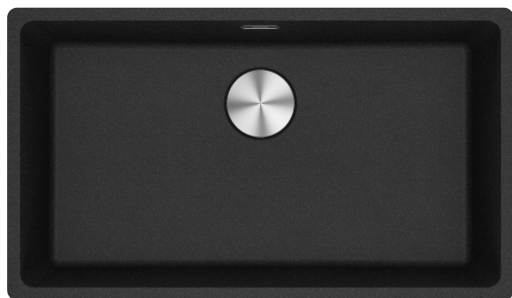

MRG610-720N Maris Single Bowl Sink | 114.0679.645

The Maris sink made of Fraganite is particularly elegant and brings a natural look into your kitchen. Thanks to its unique design the Maris sink brings an innovative aesthetic to the market and is perfectly shaped for outstanding performance.

Aspect

| | |
|-----------------|-------------------|
| Sink type | Bowl (no drainer) |
| Material type | Granite |
| Number of bowls | 1 |
| Colour | Onyx |
| Finish | None |

Dimensions

| | |
|-----------------------------|-------|
| Overall length | 760.0 |
| Overall depth | 440.0 |
| Length | 720.0 |
| Depth | 400.0 |
| Height | 200.0 |
| Cutout inset: right to left | 740.0 |
| Cutout inset: front to back | 428.0 |