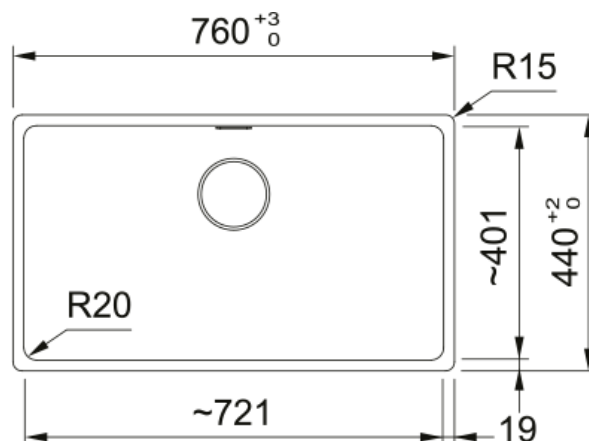

MRG610-72SG Maris Single Bowl Sink | 114.0679.647

The Maris sink made of Fraganite is particularly elegant and brings a natural look into your kitchen. Thanks to its unique design the Maris sink brings an innovative aesthetic to the market and is perfectly shaped for outstanding performance.

Aspect

Sink type	Bowl (no drainer)
Material type	Granite
Number of bowls	1
Colour	Stone grey
Finish	None

Dimensions

Overall length	760.0
Overall depth	440.0
Length	720.0
Depth	400.0
Height	200.0
Cutout inset: right to left	740.0
Cutout inset: front to back	428.0

Installation

Cabinet size	80 cm

Product features

Installation type	Topmount
Waste outlet	3 1/2"
Position of drainer	No drainer

Product identification

Brand	FRANKE
Product family	Maris
Range	Maris

Properties

Drainer	No drainer
Reversible	No
Tap ledge	No