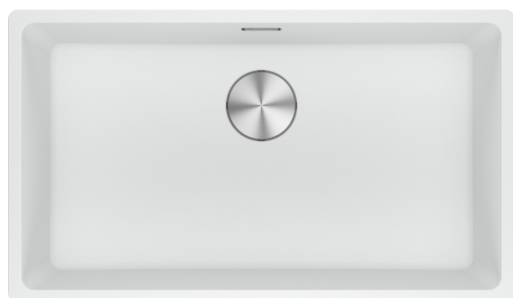

MRG610-72PW Maris Single Bowl Sink | 114.0679.649

The Maris sink made of Fraganite is particularly elegant and brings a natural look into your kitchen. Thanks to its unique design the Maris sink brings an innovative aesthetic to the market and is perfectly shaped for outstanding performance.

Aspect

Sink type	Bowl (no drainer)
Material type	Granite
Number of bowls	1
Colour	Polar white
Finish	None

Dimensions

Overall length	760.0
Overall depth	440.0
Length	720.0
Depth	400.0
Height	200.0
Cutout inset: right to left	740.0
Cutout inset: front to back	428.0

Installation

Cabinet size	80 cm
--------------	-------

Product features

Installation type	Topmount
Waste outlet	3 1/2"
Position of drainer	No drainer

Product identification

Brand	FRANKE
Product family	Maris
Range	Maris