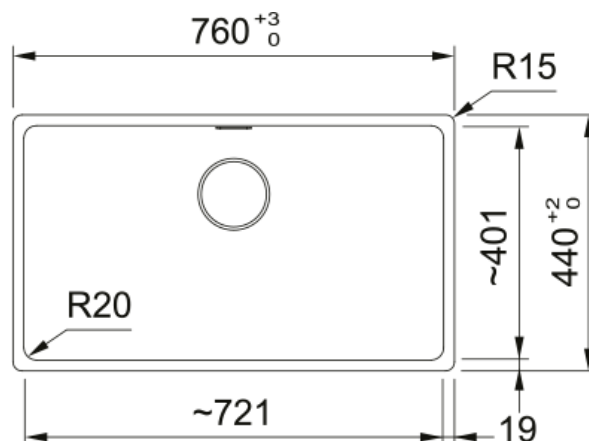

MRG610-72PW Maris Single Bowl Sink | 114.0679.649

The Maris sink made of Fraganite is particularly elegant and brings a natural look into your kitchen. Thanks to its unique design the Maris sink brings an innovative aesthetic to the market and is perfectly shaped for outstanding performance.

Aspect

Sink type	Bowl (no drainer)
Material type	Granite
Number of bowls	1
Colour	Polar white
Finish	None

Dimensions

Overall length	760.0
Overall depth	440.0
Length	720.0
Depth	400.0
Height	200.0
Cutout inset: right to left	740.0
Cutout inset: front to back	428.0

Installation

Cabinet size	80 cm

Product features

Installation type	Topmount
Waste outlet	3 1/2"
Position of drainer	No drainer

Product identification

Brand	FRANKE
Product family	Maris
Range	Maris

Properties

Drainer	No drainer
Reversible	No
Tap ledge	No