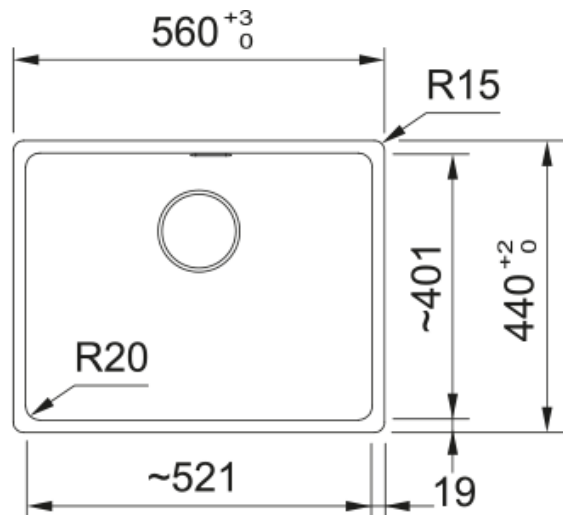

MRG610-52ON Maris Single Bowl Sink | 114.0679.653

The Maris sink made of Fraganite is particularly elegant and brings a natural look into your kitchen. Thanks to its unique design the Maris sink brings an innovative aesthetic to the market and is perfectly shaped for outstanding performance.

Aspect

Sink type	Bowl (no drainer)
Material type	Granite
Number of bowls	1
Colour	Onyx
Finish	None

Dimensions

Overall length	560.0
Overall depth	440.0
Length	520.0
Depth	400.0
Height	200.0
Cutout inset: right to left	540.0
Cutout inset: front to back	428.0

Installation

Cabinet size	60 cm

Product features

Installation type	Topmount
Waste outlet	3 1/2"
Position of drainer	No drainer

Product identification

Brand	FRANKE
Product family	Maris
Range	Maris

Properties

Drainer	No drainer
Reversible	No
Tap ledge	No