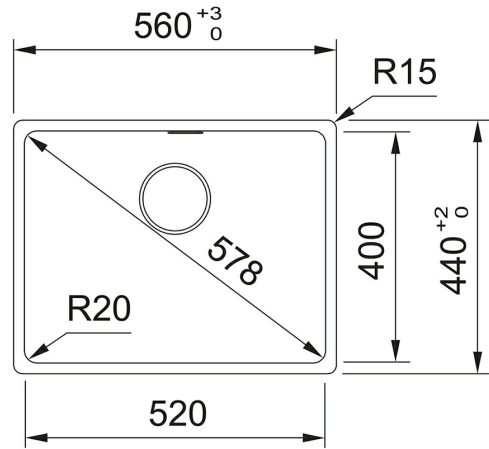

114.0655.148

FAMILY : Sinks | SERIES : Maris | PRODUCT LINE : Maris | INSTALLATION TYPE : Inset | MODEL : MRG 610-52 | FINISH :  
Fragranite Stone Grey

**TECHNICAL DATA**

Cabinet Size	600.00 mm
Waste Outlet Diameter	3 1/2"
Length overall	560.00 mm
Width overall	440.00 mm
Length of large bowl	520.00 mm
Width of large bowl	400.00 mm
Depth of large bowl	200.00 mm
Cutout Length	540.00 mm
Cutout Width	430.00 mm
Number of Bowls	1
Cut-Out Template	No
Position of Drainer	None
Surface Finish	none
Tap Hole	NONE