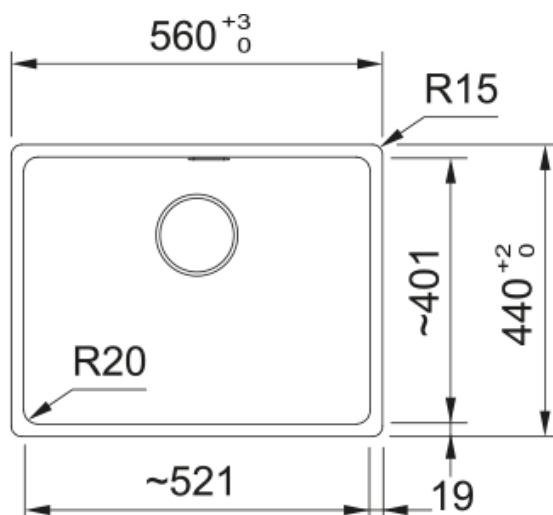

MRG610-52PW Maris Single Bowl Sink | 114.0679.657

The Maris sink made of Fraganite is particularly elegant and brings a natural look into your kitchen. Thanks to its unique design the Maris sink brings an innovative aesthetic to the market and is perfectly shaped for outstanding performance.

Aspect

Sink type	Bowl (no drainer)
Material type	Granite
Number of bowls	1
Colour	Polar white
Finish	None

Dimensions

Overall length	560.0
Overall depth	440.0
Length	520.0
Depth	400.0
Height	200.0
Cutout inset: right to left	540.0
Cutout inset: front to back	428.0

Installation

Cabinet size	60 cm

Product features

Installation type	Topmount
Waste outlet	3 1/2"
Position of drainer	No drainer

Product identification

Brand	FRANKE
Product family	Maris
Range	Maris

Properties

Drainer	No drainer
Reversible	No
Tap ledge	No