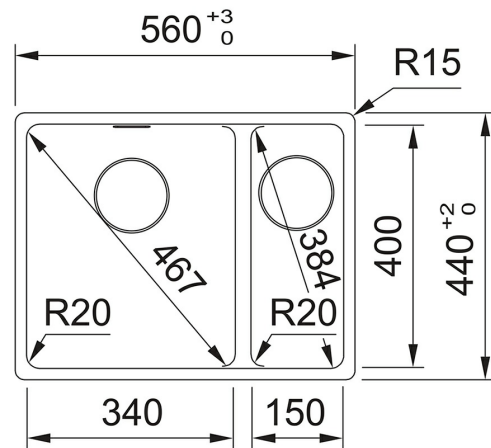

Fragranite Onyx | 114.0655.331

FAMILY : Sinks | SERIES : Maris | PRODUCT LINE : Maris | INSTALLATION TYPE : Inset | MODEL : MRG 660-34-15 | FINISH :
Fragranite Onyx

TECHNICAL DATA

Cabinet Size	600.00 mm
Waste Outlet Diameter	3 1/2"
Length overall	560.00 mm
Width overall	440.00 mm
Length of large bowl	341.00 mm
Width of large bowl	400.00 mm
Depth of large bowl	200.00 mm
Cutout Length	540.00 mm
Cutout Width	430.00 mm
Number of Bowls	1-1/2
Cut-Out Template	No
Position of Drainer	None
Surface Finish	none
Tap Hole	NONE
Length of small bowl	150.00 mm
Width of small bowl	400.00 mm
Depth of small bowl	200.00 mm