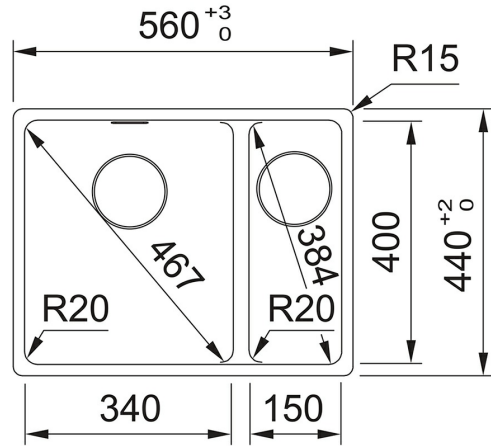

114.0655.332

FAMILY : Sinks | SERIES : Maris | PRODUCT LINE : Maris | INSTALLATION TYPE : Inset | MODEL : MRG 660-34-15 | FINISH :
Fragranite Stone Grey

TECHNICAL DATA

Cabinet Size	600.00 mm
Waste Outlet Diameter	3 1/2"
Length overall	560.00 mm
Width overall	440.00 mm
Length of large bowl	341.00 mm
Width of large bowl	400.00 mm
Depth of large bowl	200.00 mm
Cutout Length	540.00 mm
Cutout Width	430.00 mm
Number of Bowls	1-1/2
Cut-Out Template	No
Position of Drainer	None
Surface Finish	none
Tap Hole	NONE
Length of small bowl	150.00 mm
Width of small bowl	400.00 mm
Depth of small bowl	200.00 mm