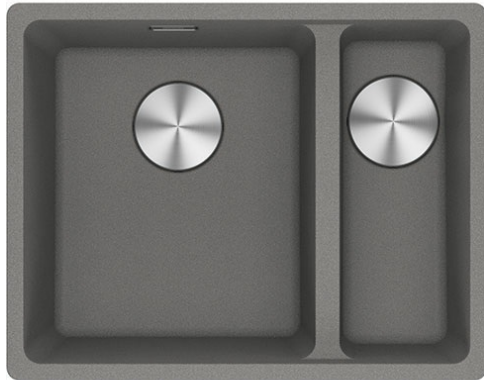

114.0655.332

FAMILY : Sinks | SERIES : Maris | PRODUCT LINE : Maris | INSTALLATION TYPE : Inset | MODEL : MRG 660-34-15 | FINISH :
Fragranite Stone Grey

TECHNICAL DATA

Cabinet Size	600.00 mm
Waste Outlet Diameter	3 1/2"
Length overall	560.00 mm
Width overall	440.00 mm
Length of large bowl	341.00 mm
Width of large bowl	400.00 mm
Depth of large bowl	200.00 mm
Cutout Length	540.00 mm
Cutout Width	430.00 mm
Number of Bowls	1-1/2
Cut-Out Template	No
Position of Drainer	None
Surface Finish	none
Tap Hole	NONE
Length of small bowl	150.00 mm
Width of small bowl	400.00 mm
Depth of small bowl	200.00 mm