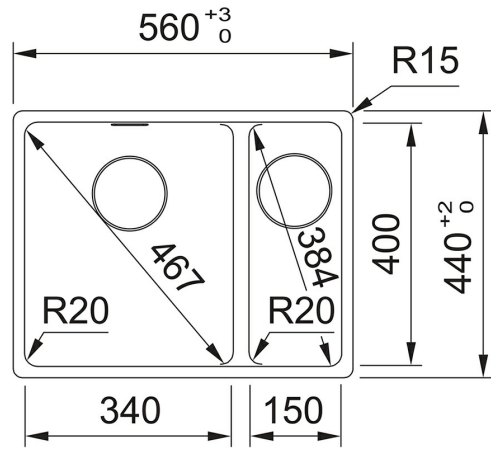

114.0655.334

FAMILY : Sinks | SERIES : Maris | PRODUCT LINE : Maris | INSTALLATION TYPE : Inset | MODEL : MRG 660-34-15 | FINISH :
Fragranite Polar White

TECHNICAL DATA

Cabinet Size	600.00 mm
Waste Outlet Diameter	3 1/2"
Length overall	560.00 mm
Width overall	440.00 mm
Length of large bowl	341.00 mm
Width of large bowl	400.00 mm
Depth of large bowl	200.00 mm
Cutout Length	540.00 mm
Cutout Width	430.00 mm
Number of Bowls	1-1/2
Cut-Out Template	No
Position of Drainer	None
Surface Finish	none
Tap Hole	NONE
Length of small bowl	150.00 mm
Width of small bowl	400.00 mm
Depth of small bowl	200.00 mm