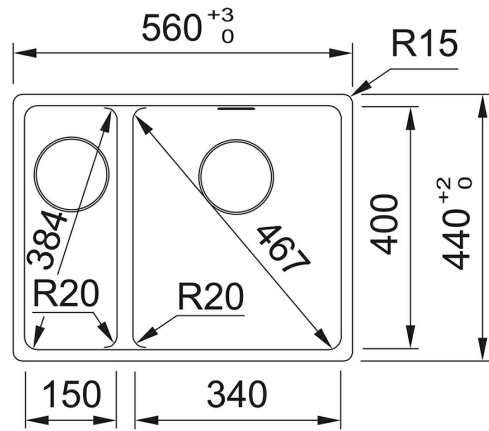

114.0655.363

FAMILY : Sinks | SERIES : Maris | PRODUCT LINE : Maris | INSTALLATION TYPE : Inset | MODEL : MRG 660-34-15 | FINISH :  
Fragranite Matt Black

**TECHNICAL DATA**

Cabinet Size	600.00 mm
Waste Outlet Diameter	3 1/2"
Length overall	560.00 mm
Width overall	440.00 mm
Length of large bowl	341.00 mm
Width of large bowl	400.00 mm
Depth of large bowl	200.00 mm
Cutout Length	540.00 mm
Cutout Width	430.00 mm
Number of Bowls	1-1/2
Cut-Out Template	No
Position of Drainer	None
Surface Finish	none
Tap Hole	NONE
Length of small bowl	150.00 mm
Width of small bowl	400.00 mm
Depth of small bowl	200.00 mm