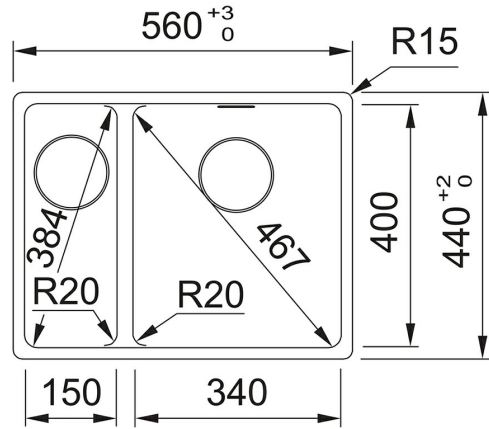

# Fragranite Onyx | 114.0655.364

FAMILY : Sinks | SERIES : Maris | PRODUCT LINE : Maris | INSTALLATION TYPE : Inset | MODEL : MRG 660-34-15 | FINISH :  
Fragranite Onyx

## TECHNICAL DATA

Cabinet Size	600.00 mm
Waste Outlet Diameter	3 1/2"
Length overall	560.00 mm
Width overall	440.00 mm
Length of large bowl	341.00 mm
Width of large bowl	400.00 mm
Depth of large bowl	200.00 mm
Cutout Length	540.00 mm
Cutout Width	430.00 mm
Number of Bowls	1-1/2
Cut-Out Template	No
Position of Drainer	None
Surface Finish	none
Tap Hole	NONE
Length of small bowl	150.00 mm
Width of small bowl	400.00 mm
Depth of small bowl	200.00 mm