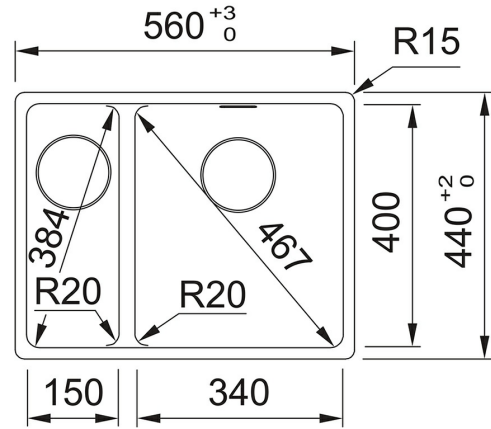

114.0655.365

FAMILY : Sinks | SERIES : Maris | PRODUCT LINE : Maris | INSTALLATION TYPE : Inset | MODEL : MRG 660-34-15 | FINISH :
Fragranite Stone Grey

TECHNICAL DATA

Cabinet Size	600.00 mm
Waste Outlet Diameter	3 1/2"
Length overall	560.00 mm
Width overall	440.00 mm
Length of large bowl	341.00 mm
Width of large bowl	400.00 mm
Depth of large bowl	200.00 mm
Cutout Length	540.00 mm
Cutout Width	430.00 mm
Number of Bowls	1-1/2
Cut-Out Template	No
Position of Drainer	None
Surface Finish	none
Tap Hole	NONE
Length of small bowl	150.00 mm
Width of small bowl	400.00 mm
Depth of small bowl	200.00 mm