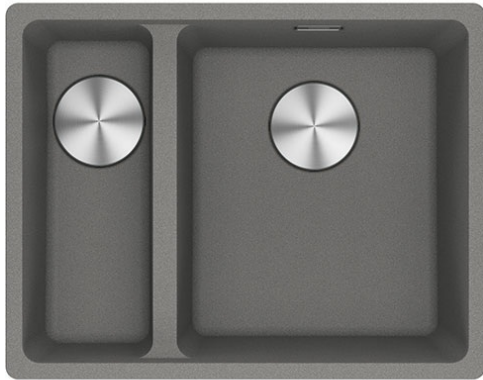

114.0655.365

FAMILY : Sinks | SERIES : Maris | PRODUCT LINE : Maris | INSTALLATION TYPE : Inset | MODEL : MRG 660-34-15 | FINISH :
Fragranite Stone Grey

TECHNICAL DATA

Cabinet Size	600.00 mm
Waste Outlet Diameter	3 1/2"
Length overall	560.00 mm
Width overall	440.00 mm
Length of large bowl	341.00 mm
Width of large bowl	400.00 mm
Depth of large bowl	200.00 mm
Cutout Length	540.00 mm
Cutout Width	430.00 mm
Number of Bowls	1-1/2
Cut-Out Template	No
Position of Drainer	None
Surface Finish	none
Tap Hole	NONE
Length of small bowl	150.00 mm
Width of small bowl	400.00 mm
Depth of small bowl	200.00 mm