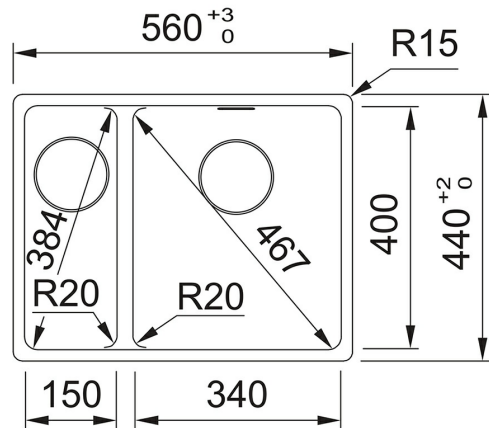

114.0655.367

FAMILY : Sinks | SERIES : Maris | PRODUCT LINE : Maris | INSTALLATION TYPE : Inset | MODEL : MRG 660-34-15 | FINISH :
Fragranite Polar White

TECHNICAL DATA

Cabinet Size	600.00 mm
Waste Outlet Diameter	3 1/2"
Length overall	560.00 mm
Width overall	440.00 mm
Length of large bowl	341.00 mm
Width of large bowl	400.00 mm
Depth of large bowl	200.00 mm
Cutout Length	540.00 mm
Cutout Width	430.00 mm
Number of Bowls	1-1/2
Cut-Out Template	No
Position of Drainer	None
Surface Finish	none
Tap Hole	NONE
Length of small bowl	150.00 mm
Width of small bowl	400.00 mm
Depth of small bowl	200.00 mm