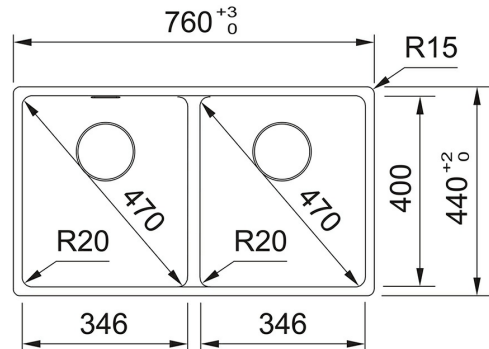

114.0655.251

FAMILY : Sinks | SERIES : Maris | PRODUCT LINE : Maris | INSTALLATION TYPE : Inset | MODEL : MRG 620-35-35 | FINISH :
Fragranite Matt Black

TECHNICAL DATA

Cabinet Size	800.00 mm
Waste Outlet Diameter	3 1/2"
Length overall	760.00 mm
Width overall	440.00 mm
Length of large bowl	345.00 mm
Width of large bowl	400.00 mm
Depth of large bowl	200.00 mm
Cutout Length	740.00 mm
Cutout Width	500.00 mm
Number of Bowls	2
Cut-Out Template	No
Position of Drainer	None
Surface Finish	none
Tap Hole	NONE
Length of small bowl	345.00 mm
Width of small bowl	400.00 mm
Depth of small bowl	200.00 mm