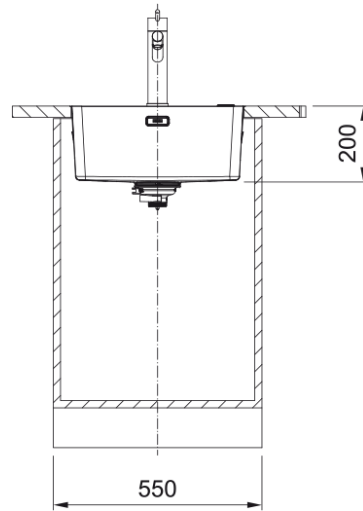

MYX210-45B Mythos Single Bowl Sink | 127.0651.138

Precise and elegant in style, this premium range will complement those with a flair for contemporary and minimalist design.

Aspect

Sink type	Bowl (no drainer)
Material type	Stainless steel
Number of bowls	1
Colour	Steel
Finish	Brushed

Dimensions

Overall length	462.0
Overall depth	412.0
Length	450.0
Depth	400.0
Height	200.0

Installation

Cabinet size	50 cm

Product features

Installation type	Flushmount
Waste outlet	3 1/2"
Position of drainer	No drainer

Product identification

Brand	FRANKE
Product family	Mythos
Range	Mythos
Approval logo	CE

Properties

Drainer	No drainer
Reversible	No
Tap ledge	No
Waste kit	Yes