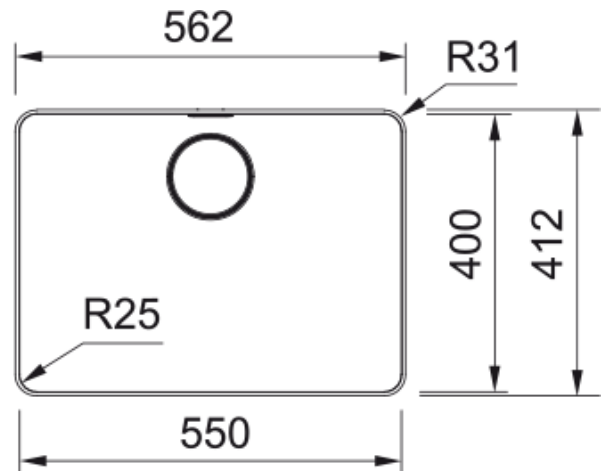

MYX210-55 Mythos Single Bowl Sink | 127.0651.140

Precise and elegant in style, this premium range will complement those with a flair for contemporary and minimalist design.

Aspect

Sink type	Bowl (no drainer)
Material type	Stainless steel
Number of bowls	1
Colour	Steel
Finish	Brushed

Dimensions

Overall length	562.0
Overall depth	412.0
Length	550.0
Depth	400.0
Height	200.0

Installation

Cabinet size	60 cm

Product features

Installation type	Flushmount
Installation type	Topmount
Waste outlet	3 1/2"
Position of drainer	No drainer

Product identification

Brand	FRANKE
Product family	Mythos
Range	Mythos
Approval logo	CE

Properties

Drainer	No drainer
Reversible	No
Tap ledge	No