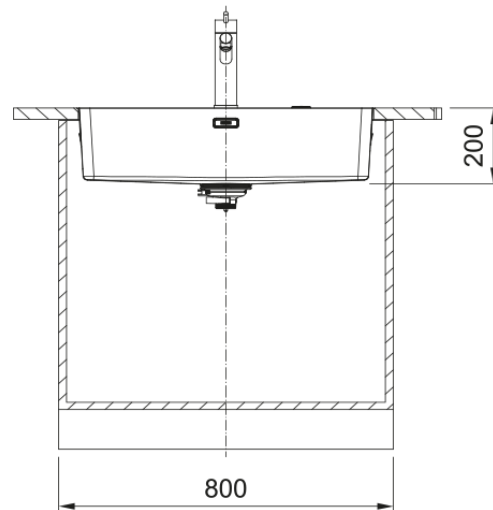

MYX210-70B Mythos Single Bowl Sink | 127.0651.152

Precise and elegant in style, this premium range will complement those with a flair for contemporary and minimalist design.

Aspect

Sink type	Bowl (no drainer)
Material type	Stainless steel
Number of bowls	1
Colour	Steel
Finish	Brushed

Dimensions

Overall length	712.0
Overall depth	412.0
Length	700.0
Depth	400.0
Height	200.0

Installation

Cabinet size	80 cm

Product features

Installation type	Flushmount
Waste outlet	3 1/2"
Position of drainer	No drainer

Product identification

Brand	FRANKE
Product family	Mythos
Range	Mythos
Approval logo	CE

Properties

Drainer	No drainer
Reversible	No
Tap ledge	No
Waste kit	Yes