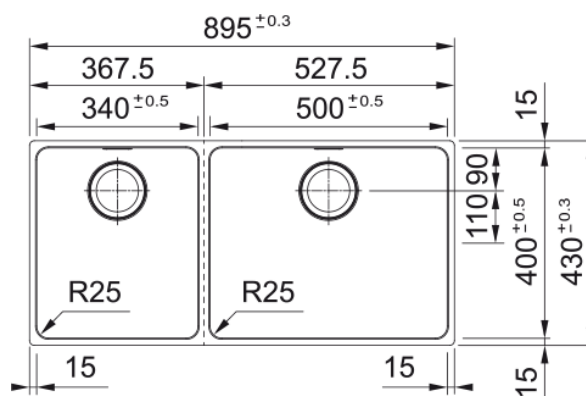

MYX220-50/34B SBL Mythos 1 & 1/2 Bowl | 127.0651.154

Precise and elegant in style, this premium range will complement those with a flair for contemporary and minimalist design.

Aspect

Sink type	Bowl (no drainer)
Material type	Stainless steel
Number of bowls	2
Colour	Steel
Finish	Brushed

Dimensions

Overall length	895.0
Overall depth	430.0
Length	500.0
Depth	400.0
Height	200.0
Bowl 2: length	340.0
Bowl 2: Width	400.0
Bowl 2: height	200.0

Installation

Cabinet size	100 cm
--------------	--------

Product features

Installation type	Flushmount
Installation type	Topmount
Installation type	Undermount
Waste outlet	3 1/2"
Position of drainer	No drainer

Product identification

Brand	FRANKE
Product family	Mythos
Range	Mythos
Approval logo	CE