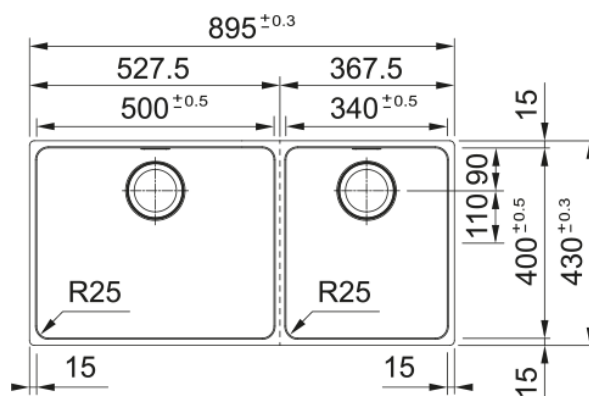

MYX220-50/34 SBR Mythos 1 & 1/2 Bowl | 127.0651.155

Precise and elegant in style, this premium range will complement those with a flair for contemporary and minimalist design.

Aspect

Sink type	Bowl (no drainer)
Material type	Stainless steel
Number of bowls	2
Colour	Steel
Finish	Brushed

Dimensions

Overall length	895.0
Overall depth	430.0
Length	500.0
Depth	400.0
Height	200.0
Bowl 2: length	340.0
Bowl 2: Width	400.0
Bowl 2: height	200.0

Installation

Cabinet size	100 cm
--------------	--------

Product features

Installation type	Flushmount
Installation type	Topmount
Installation type	Undermount
Waste outlet	3 1/2"
Position of drainer	No drainer

Product identification

Brand	FRANKE
Product family	Mythos
Range	Mythos
Approval logo	CE