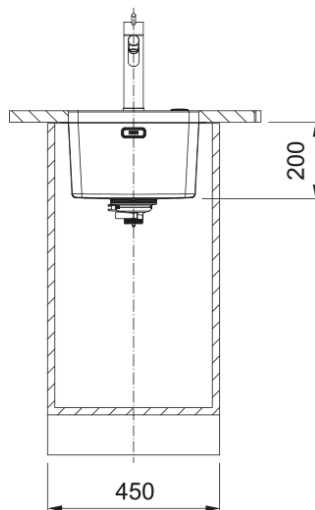

MYX110-34FPC Mythos Single Bowl Sink | 122.0650.925

Precise and elegant in style, this premium range will complement those with a flair for contemporary and minimalist design.

Aspect

Sink type	Bowl (no drainer)
Material type	Stainless steel
Number of bowls	1
Colour	Steel
Finish	Brushed

Dimensions

Overall length	380.0
Overall depth	440.0
Length	340.0
Depth	400.0
Height	200.0

Installation

Cabinet size	45 cm

Product features

Installation type	Undermount
Waste outlet	3 1/2"
Position of drainer	No drainer

Product identification

Brand	FRANKE
Product family	Mythos
Range	Mythos
Approval logo	CE

Properties

Drainer	No drainer
Reversible	No
Tap ledge	No
Waste kit	Yes