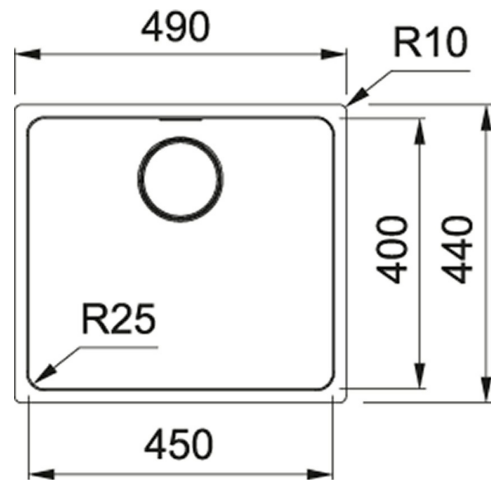

Mythos Stainless Steel | 122.0650.927

FAMILY : Sinks | SERIE : Mythos | FINISH : Stainless Steel | MODEL : MYX 110-45 | INSTALLATION TYPE : Undermount | PRODUCT LINE : Mythos

TECHNICAL DATA

Length overall	490.00 mm
Width overall	440.00 mm
Length of large bowl	450.00 mm
Width of large bowl	400.00 mm
Depth of large bowl	200.00 mm
Cutout Length	450.00 mm
Cutout Width	400.00 mm
Cutout radius	R:-25-MM
Cabinet Size	550.00 mm
Type of overflow	hidden
Waste Outlet Diameter	3 1/2"

112.0591.081

112.0602.288
