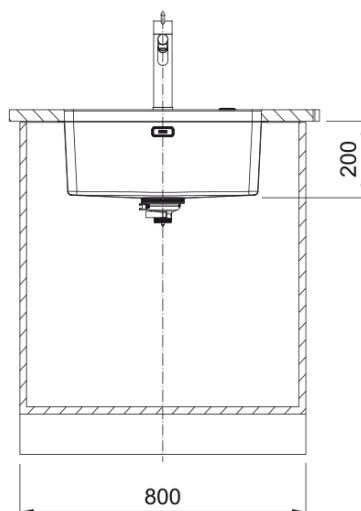

MYX110-55FPC Mythos Single Bowl Sink | 122.0650.929

Precise and elegant in style, this premium range will complement those with a flair for contemporary and minimalist design.

Aspect

Sink type	Bowl (no drainer)
Material type	Stainless steel
Number of bowls	1
Colour	Steel
Finish	Brushed

Dimensions

Overall length	590.0
Overall depth	440.0
Length	550.0
Depth	400.0
Height	200.0

Installation

Cabinet size	80 cm

Product features

Installation type	Undermount
Waste outlet	3 1/2"
Position of drainer	No drainer

Product identification

Brand	FRANKE
Product family	Mythos
Range	Mythos
Approval logo	CE

Properties

Drainer	No drainer
Reversible	No
Tap ledge	No
Waste kit	Yes