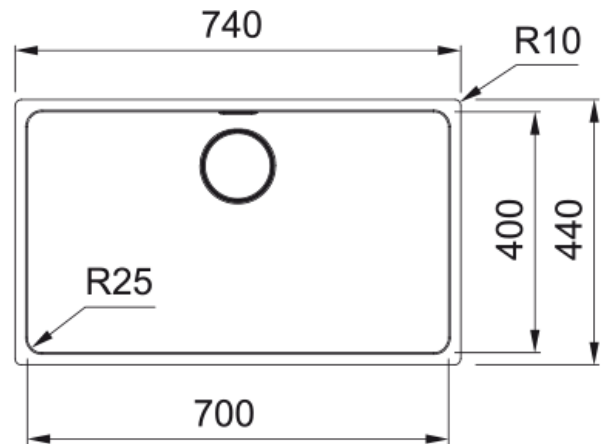

MYX110-70FPC Mythos Single Bowl Sink | 122.0650.971

Precise and elegant in style, this premium range will complement those with a flair for contemporary and minimalist design.

Aspect

Sink type	Bowl (no drainer)
Material type	Stainless steel
Number of bowls	1
Colour	Steel
Finish	Brushed

Dimensions

Overall length	740.0
Overall depth	440.0
Length	700.0
Depth	400.0
Height	200.0

Installation

Cabinet size	80 cm

Product features

Installation type	Undermount
Waste outlet	3 1/2"
Position of drainer	No drainer

Product identification

Brand	FRANKE
Product family	Mythos
Range	Mythos
Approval logo	CE

Properties

Drainer	No drainer
Reversible	No
Tap ledge	No
Waste kit	Yes