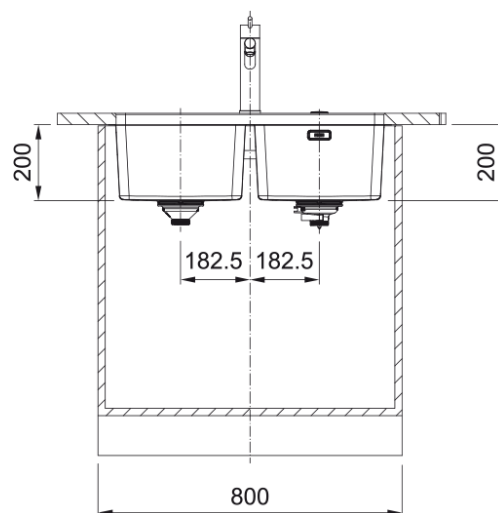

MYX120-34-34FPC Mythos Double Bowl Sink | 122.0651.048

Precise and elegant in style, this premium range will complement those with a flair for contemporary and minimalist design.

Aspect

Sink type	Bowl (no drainer)
Material type	Stainless steel
Number of bowls	2
Colour	Steel
Finish	Brushed

Dimensions

Overall length	745.0
Overall depth	440.0
Length	340.0
Depth	400.0
Height	200.0
Bowl 2: length	340.0
Bowl 2: Width	400.0
Bowl 2: height	200.0

Installation

Cabinet size	90 cm

Product features

Installation type	Undermount
Waste outlet	3 1/2"
Position of drainer	No drainer

Product identification

Brand	FRANKE
Product family	Mythos
Range	Mythos
Approval logo	CE

Properties

Drainer	No drainer

MYX120-34-34FPC Mythos Double Bowl Sink | 2025-05-19

BATHROOM COLLECTIVE

Phone Number: (02) 9011-5711