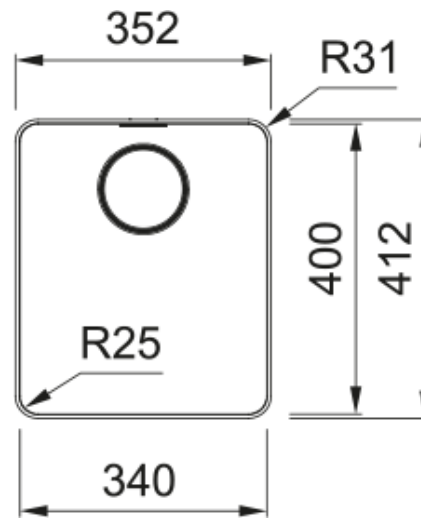

MYX210-34FPC Mythos Single Bowl Sink | 127.0651.137

Precise and elegant in style, this premium range will complement those with a flair for contemporary and minimalist design.

Aspect

Sink type	Bowl (no drainer)
Material type	Stainless steel
Number of bowls	1
Colour	Steel
Finish	Brushed

Dimensions

Overall length	352.0
Overall depth	412.0
Length	340.0
Depth	400.0
Height	200.0

Installation

Cabinet size	40 cm
--------------	-------

Product features

Installation type	Flushmount
Installation type	Topmount
Waste outlet	3 1/2"
Position of drainer	No drainer