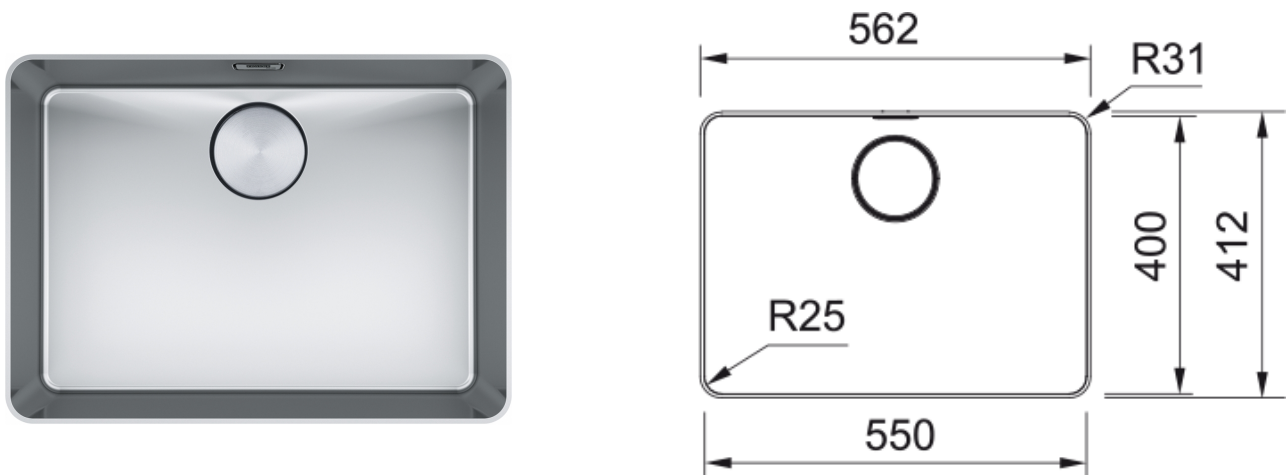

MYX210-55FPC Mythos Single Bowl Sink | 127.0651.151

Precise and elegant in style, this premium range will complement those with a flair for contemporary and minimalist design.

Aspect

Sink type	Bowl (no drainer)
Material type	Stainless steel
Number of bowls	1
Colour	Steel
Finish	Brushed

Dimensions

Overall length	562.0
Overall depth	412.0
Length	550.0
Depth	400.0
Height	200.0

Installation

Cabinet size	60 cm
--------------	-------

Product features

Installation type	Flushmount
Waste outlet	3 1/2"
Position of drainer	No drainer

Product identification

Brand	FRANKE
Product family	Mythos
Range	Mythos
Approval logo	CE

Properties

Drainer	No drainer
Reversible	No
Tap ledge	No
Waste kit	Yes

Waste kit type	Automatic-push knob
Plumbing kit	No
Tap holes	No tap hole
Soap dispenser hole	No