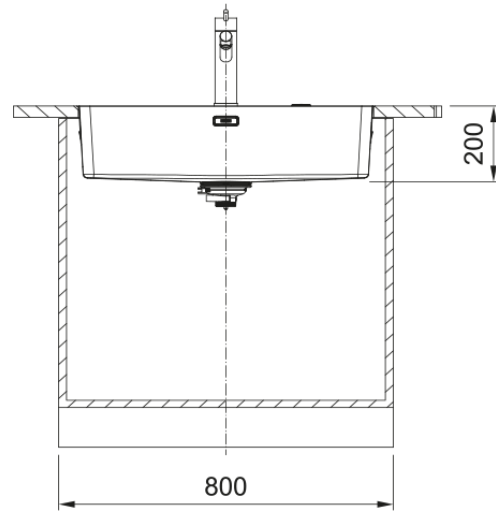

MYX210-70FPC Mythos Single Bowl Sink | 127.0651.153

Precise and elegant in style, this premium range will complement those with a flair for contemporary and minimalist design.

Aspect

Sink type	Bowl (no drainer)
Material type	Stainless steel
Number of bowls	1
Colour	Steel
Finish	Brushed

Dimensions

Overall length	712.0
Overall depth	412.0
Length	700.0
Depth	400.0
Height	200.0

Installation

Cabinet size	80 cm

Product features

Installation type	Flushmount
Installation type	Topmount
Waste outlet	3 1/2"
Position of drainer	No drainer

Product identification

Brand	FRANKE
Product family	Mythos
Range	Mythos
Approval logo	CE

Properties

Drainer	No drainer
Reversible	No
Tap ledge	No