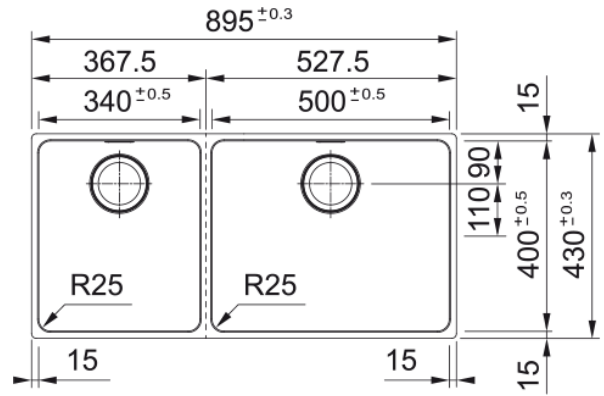

Mythos Double Bowl MYX220-50/34FPCSBL | 127.0651.156

Aspect

Sink type	Bowl (no drainer)
Material type	Stainless steel
Number of bowls	2
Colour	Steel
Finish	Brushed

Dimensions

Overall length	895.0
Overall depth	430.0
Length	500.0
Depth	400.0
Height	200.0
Bowl 2: length	340.0
Bowl 2: Width	400.0
Bowl 2: height	200.0

Installation

Cabinet size	90 cm
--------------	-------

Product features

Installation type	Flushmount
Installation type	Slimtop
Installation type	Undermount
Waste outlet	3 1/2"
Position of drainer	No drainer