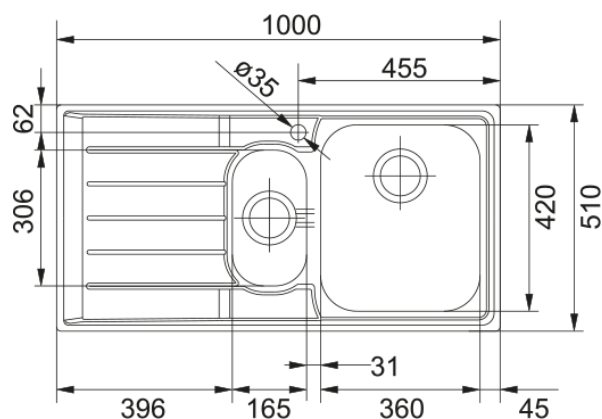

## NEX651 LHD Neptune 1 & 1/4 Bowl Sink | 101.0059.634

This Franke sink will streamline your kitchen duties. With a main bowl plus auxiliary bowl, you can use one bowl for soaking a crusty plate while you wash veggies in the other. Available in both left hand and right hand drainer configuration.

### Dimensions

Overall length	1000.0
Overall depth	510.0
Length	360.0
Depth	420.0
Height	190.0
Bowl 2: length	165.0
Bowl 2: Width	306.5
Bowl 2: height	130.0
Cutout inset: right to left	980.0
Cutout inset: front to back	490.0

### Installation

Cabinet size	60 cm
--------------	-------