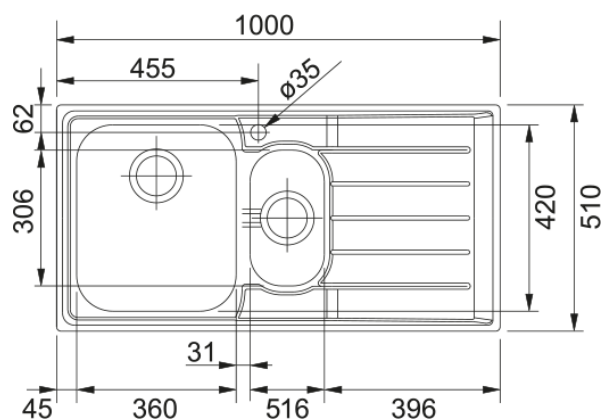

## NEX651 RHD Neptune 1 & 1/4 Bowl Sink | 101.0059.635

This Franke sink will streamline your kitchen duties. With a main bowl plus auxiliary bowl, you can use one bowl for soaking a crusty plate while you wash veggies in the other. Available in both left hand and right hand drainer configuration.

### Dimensions

Overall length	1000.0
Overall depth	510.0
Length	360.0
Depth	420.0
Height	190.0
Bowl 2: length	165.0
Bowl 2: Width	306.5
Bowl 2: height	130.0
Cutout inset: right to left	980.0
Cutout inset: front to back	490.0

### Installation

Cabinet size	60 cm
--------------	-------