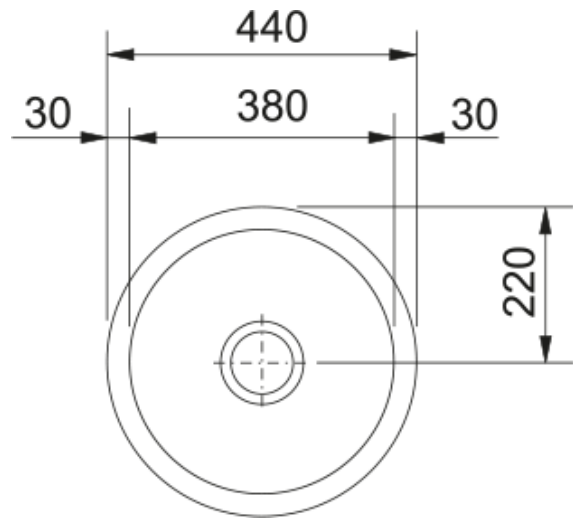

## LUX610 Rambla Circular Single Bowl Sink | 101.0059.924

This sink offers an unconventional circular bowl for those who like to stand out from the crowd. Change your space to usher in a change of lifestyle.

### Dimensions

Overall length	440.0
Overall depth	440.0
Length	380.0
Depth	380.0
Height	190.0
Cutout inset: right to left	425.0
Cutout inset: front to back	425.0

### Installation

Cabinet size	55 cm
--------------	-------